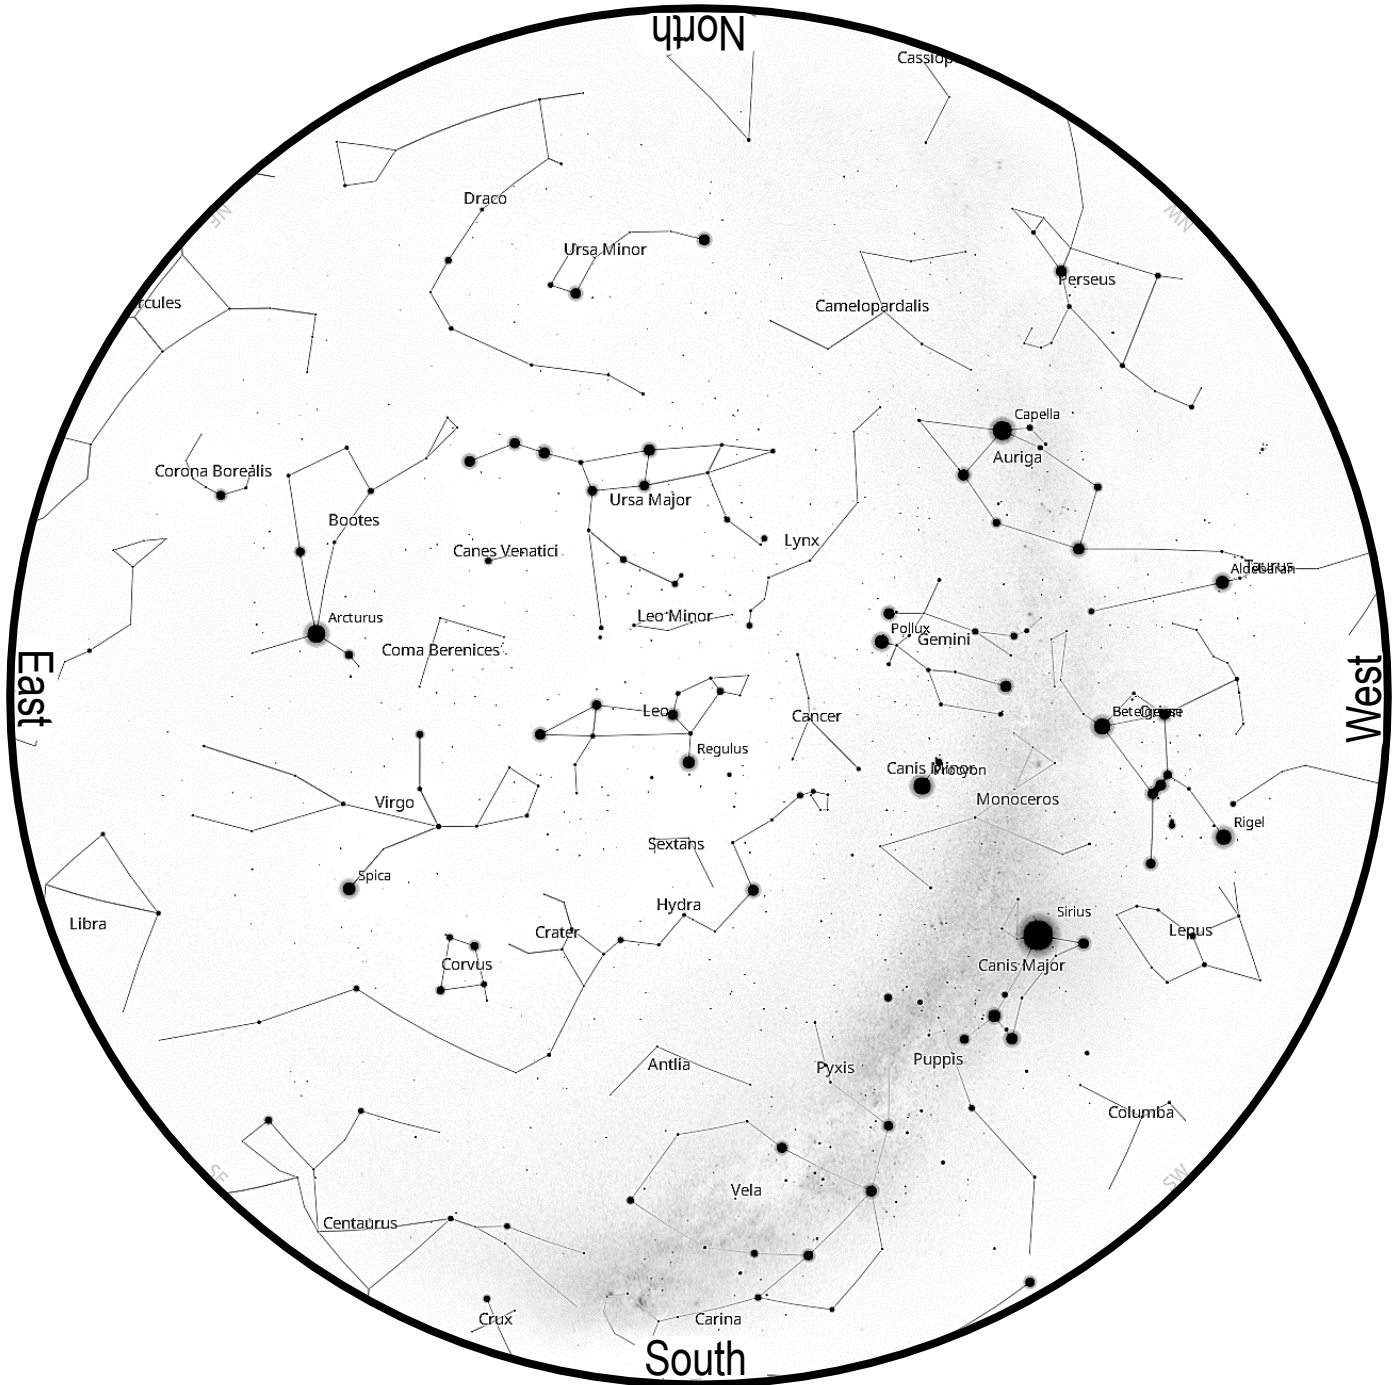

# NIGHT SKY MAP

Latitude 23°N  
Early April • 9 pm

Turn map so cardinal direction same as direction you are facing.